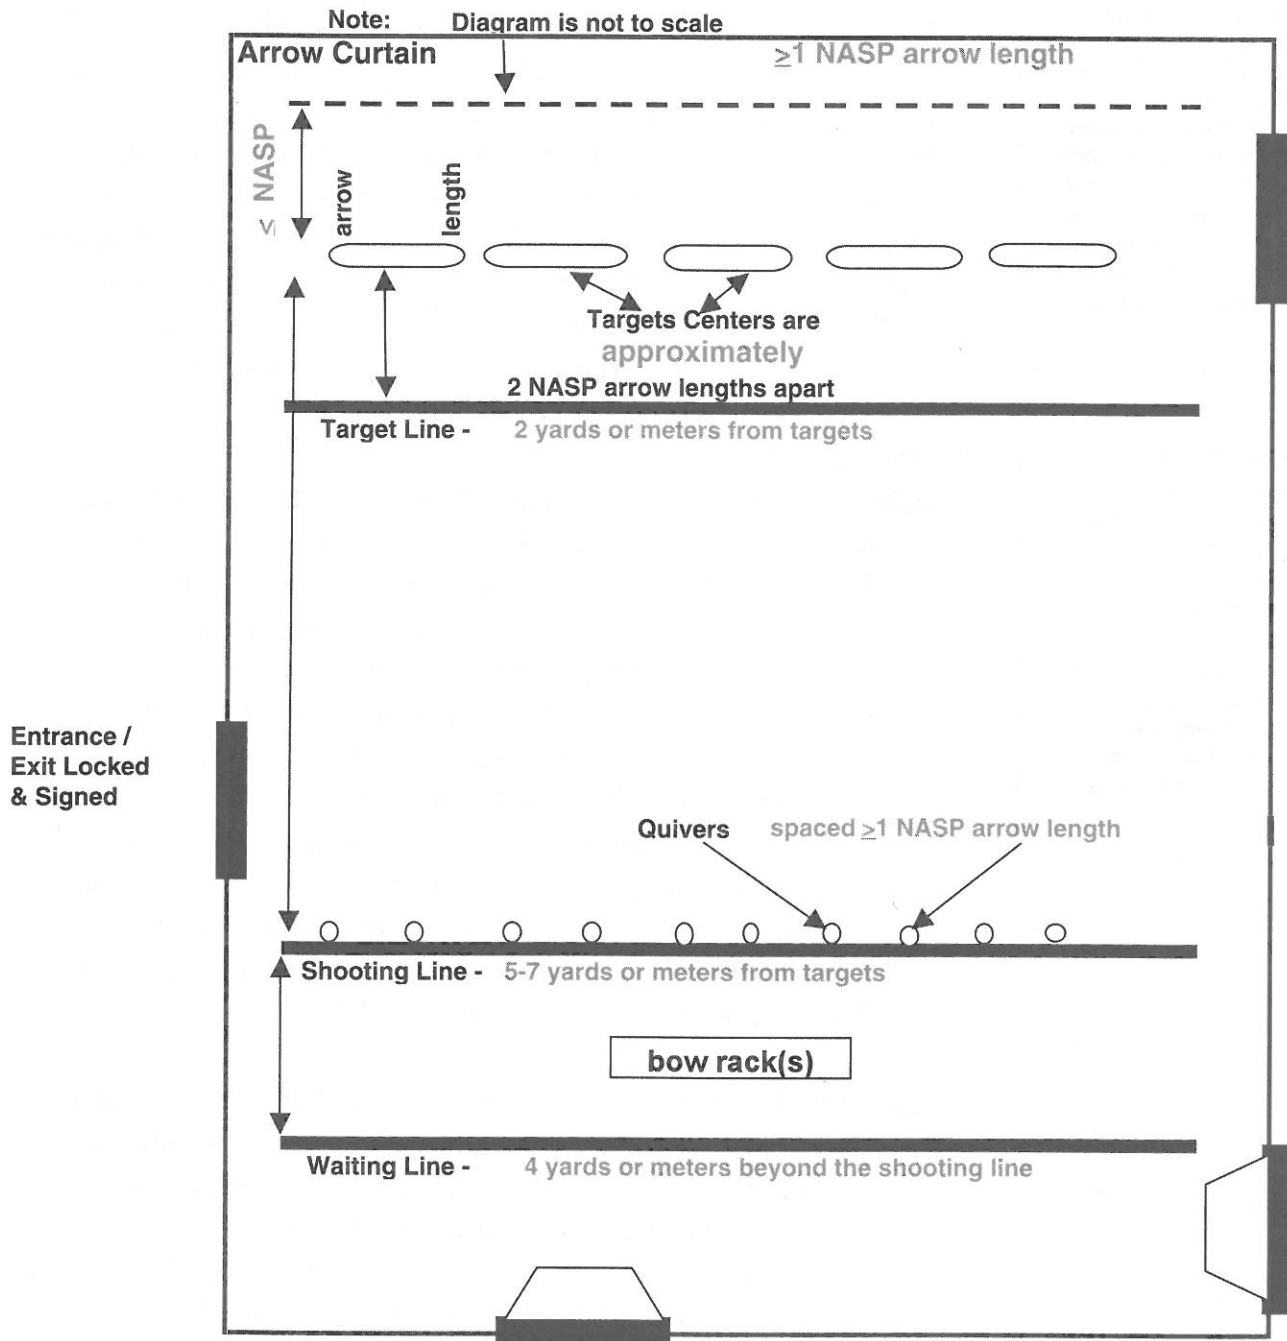

Note: A NASP arrow is 30 inches long (76 centimeters)

Fig. 2.5 Range Lay-out